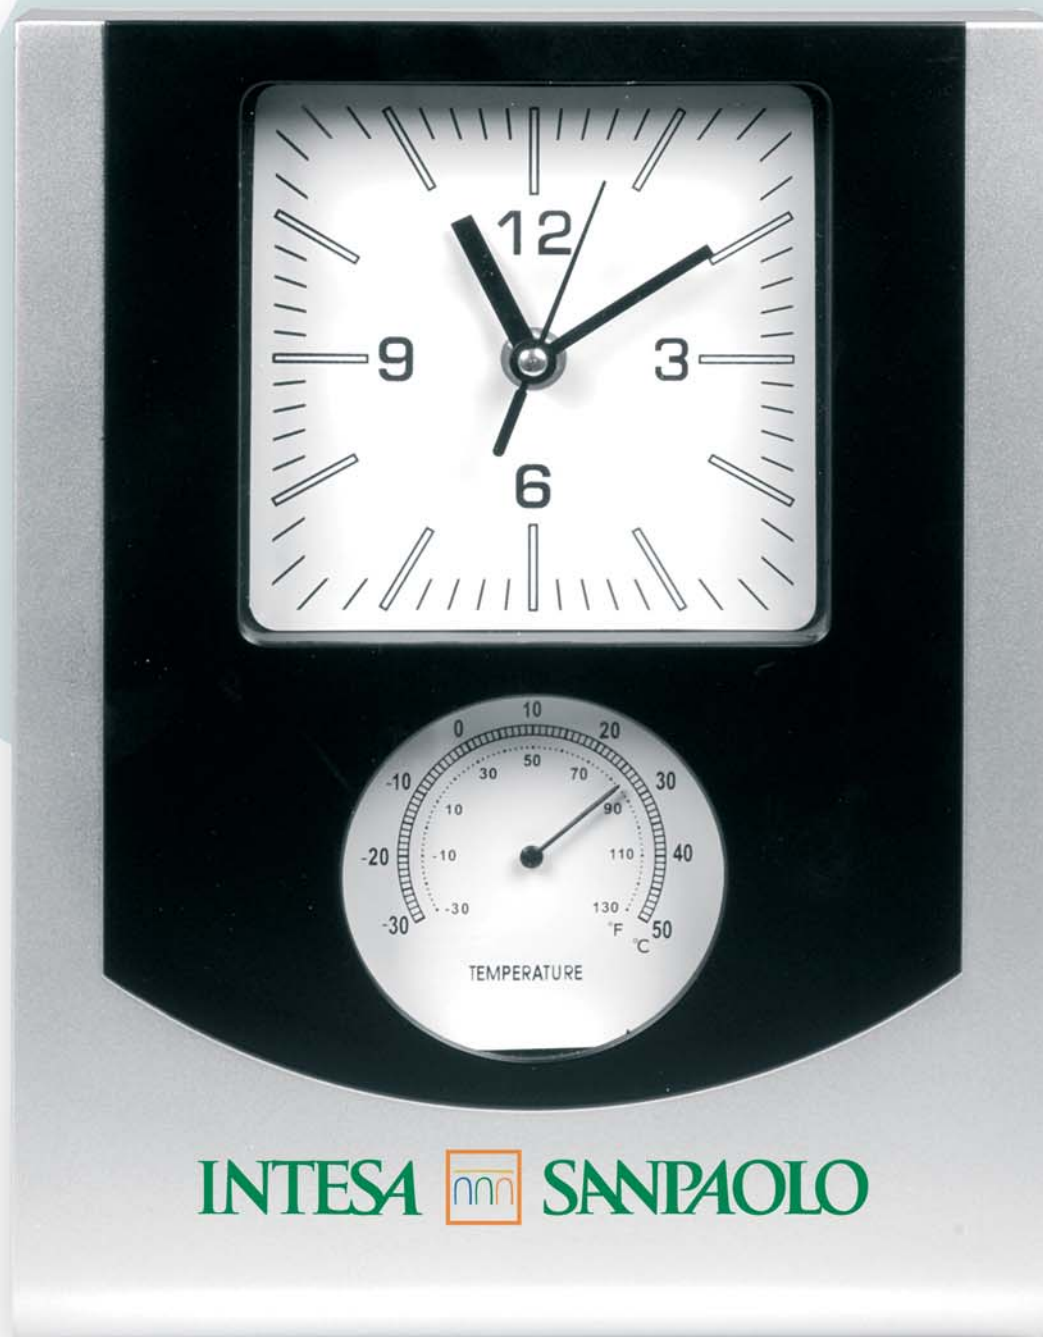

BL

NE

PF 381 THERMO

- orologio da parete
- multifunzione
- corredato di astuccio

FUNZIONI

- termometro
- meccanismo QUARTZ
- **DIMENSIONE:** cm 22x30x4 ca
- **MATERIALE:** plastica solid e silver